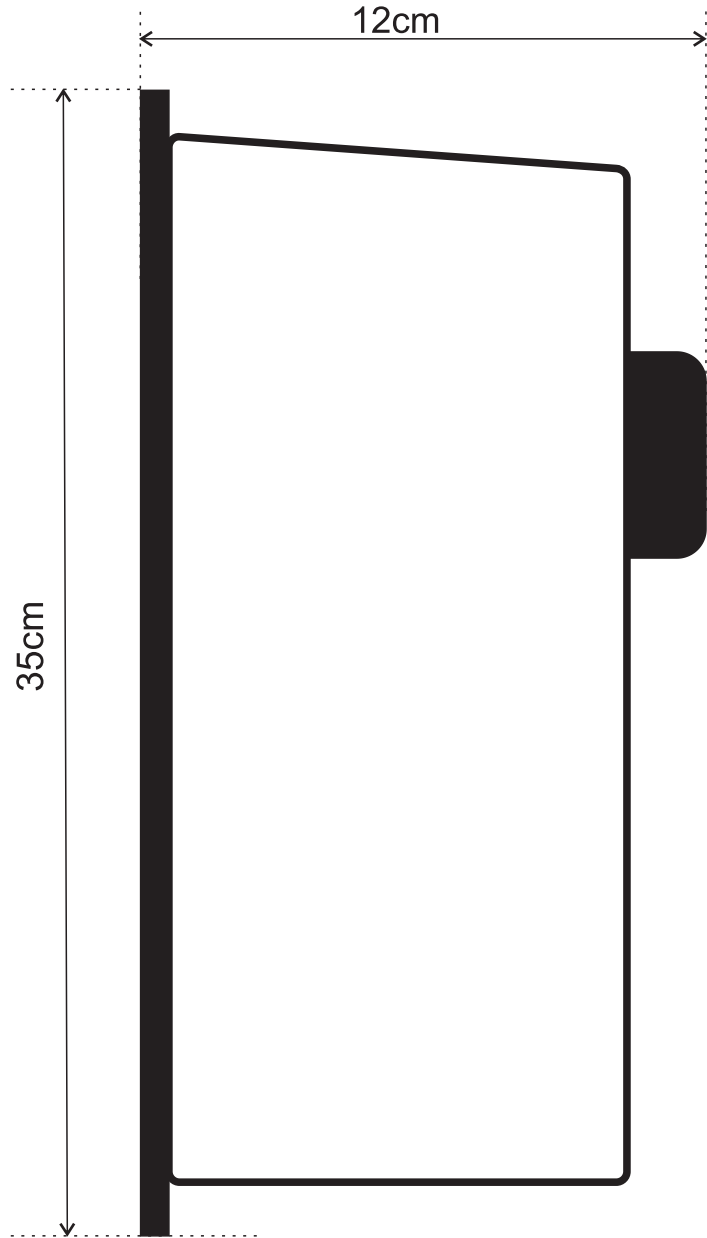

UltraBlend

Unit Dimensions
Side View

CLOVER
CHEMICALS LTD

'Effective Cleaning Chemicals'

Bucket Fill
(DIS24 & DIS89)