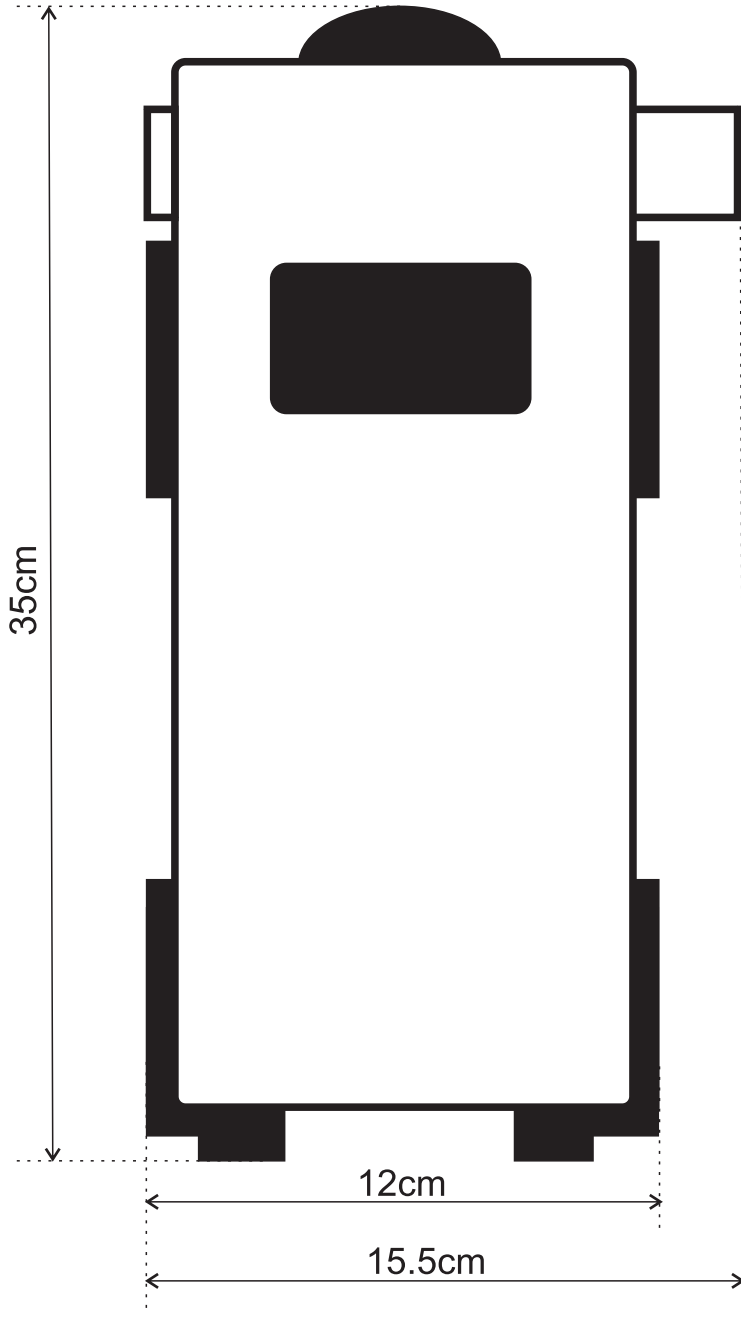

UltraBlend

Unit Dimensions
Front View

CLOVER 
CHEMICALS LTD

'Effective Cleaning Chemicals'

Bucket Fill
(DIS24 & DIS89)

Trigger Fill
(DIS23 & DIS88)

UltraBlend

Unit Dimensions
Side View