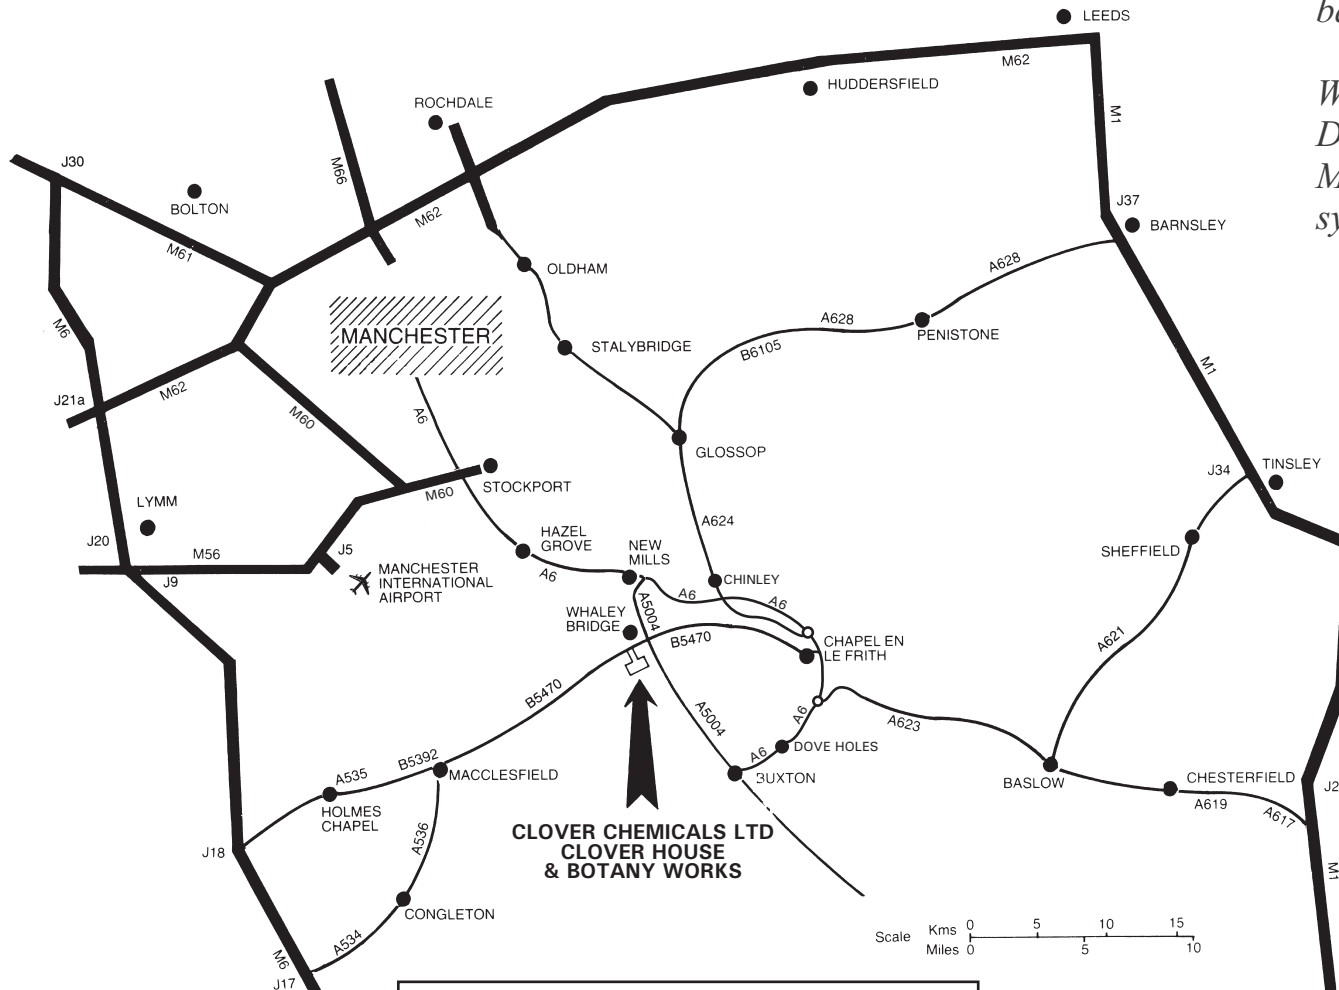

*We are situated in a pleasant location in rural Derbyshire some 18 miles (30km) south of Manchester with easy access to the motorway system, railway network and Manchester airport.*

**CLOVER CHEMICALS LTD  
CLOVER HOUSE,  
MACCLESFIELD ROAD,  
WHALEY BRIDGE,  
HIGH PEAK SK23 7DQ**